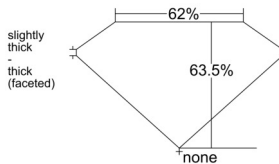

GIA®

FACSIMILE

GIA REPORT 2528645257

Verify this report at GIA.edu

GIA NATURAL DIAMOND DOSSIER®

July 01, 2025
GIA Report Number 2528645257
Shape and Cutting Style ..... Pear Brilliant
Measurements ..... 7.85 x 5.17 x 3.28 mm

GRADING RESULTS

Carat Weight ..... 0.80 carat
Color Grade ..... G
Clarity Grade S11

ADDITIONAL GRADING INFORMATION

Polish ..... Excellent
Symmetry ..... Very Good
Fluorescence ..... None
Clarity Characteristics ..... Crystal, Cloud, Feather
Inscription(s): GIA 2528645257

PROPORTIONS

Profile not to actual proportions

GRADING SCALES

GIA COLOR SCALE		GIA CLARITY SCALE	
COLORLESS	D	VERY VERY SLIGHTLY INCLUDED	FLAWLESS
	E		INTERNALLY FLAWLESS
	F		VVS₁
	G		VVS₂
	H		VS₁
	I		VS₂
	J		SI₁
	K		SI₂
	L		I₁
	M		I₂
NEAR COLORLESS	N	SLIGHTLY INCLUDED	I₃
	O		
	P		
	Q		
FAINT	R		
	S		
	T		
	U		
VERY LIGHT	V		
	W		
	X		
	Y		
LIGHT	Z