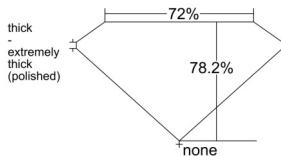

GIA®

FACSIMILE

GIA REPORT 2528664174

Verify this report at GIA.edu

GIA NATURAL DIAMOND DOSSIER®

July 02, 2025
GIA Report Number 2528664174
Shape and Cutting Style ..... Square Modified Brilliant
Measurements ..... 3.86 x 3.80 x 2.98 mm

GRADING RESULTS

Carat Weight ..... 0.41 carat
Color Grade ..... G
Clarity Grade VVS1

ADDITIONAL GRADING INFORMATION

Polish ..... Good
Symmetry ..... Good
Fluorescence ..... Medium Blue
Clarity Characteristics ..... Pinpoint, Indented Natural
Inscription(s): GIA 2528664174

PROPORTIONS

Profile not to actual proportions

GRADING SCALES

GIA COLOR SCALE		GIA CLARITY SCALE			
COLORLESS	D	VERY VERY SLIGHTLY INCLUDED	FLAWLESS		
	E		INTERNALLY FLAWLESS		
	F	VERY SLIGHTLY INCLUDED	VVS₁		
	G		VVS₂		
	H		VS₁		
	NEAR COLORLESS	I	SLIGHTLY INCLUDED	VS₂	
		J		SI₁	
		FAINT	K	INCLUDED	SI₂
			L		I₁
			M		I₂
VERT LIGHT	N	LIGHT	I₃		
	O				
	P				
	Q				
	R