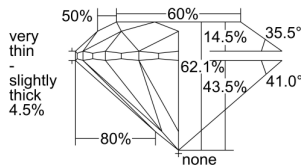

GIA®

FACSIMILE

GIA REPORT 3235929028

Verify this report at gia.edu

GIA DIAMOND DOSSIER®

October 05, 2016
GIA Report Number 3235929028
Shape and Cutting Style ..... Round Brilliant
Measurements ..... 5.05 - 5.08 x 3.15 mm

GRADING RESULTS

Carat Weight ..... 0.50 carat
Color Grade ..... Q to R Range
Clarity Grade VS1
Cut Grade ..... Very Good

ADDITIONAL GRADING INFORMATION

Polish ..... Excellent
Symmetry ..... Good
Fluorescence ..... Medium Blue
Clarity Characteristics..... Indented Natural, Cloud, Pinpoint
Inscription(s): GIA 3235929028

PROPORTIONS

GRADING SCALES

GIA COLOR SCALE	GIA CLARITY SCALE	GIA CUT SCALE
COLOURLESS	FLAWLESS	EXCELLENT
D	INTERNALLY FLAWLESS	
E	VVS₁	VERY GOOD
F		
G	VS₁	GOOD
H		
I	SI₁	FAIR
J		
K	I₁	POOR
L		
M	I₂	
N	I₃	
O		
P		
VERY LIGHT		
Q		
R		
S		
T		
U		
V		
W		
X		
Y		
Z