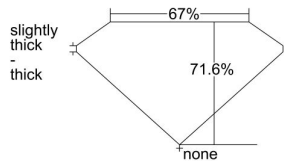

GIA®

FACSIMILE

GIA REPORT 3335393534

Verify this report at GIA.edu

GIA NATURAL DIAMOND DOSSIER®

August 12, 2019
GIA Report Number 3335393534
Shape and Cutting Style ..... Square Modified Brilliant
Measurements ..... 4.47 x 4.46 x 3.20 mm

GRADING RESULTS

Carat Weight ..... 0.51 carat
Color Grade ..... O to P Range
Clarity Grade VS2

ADDITIONAL GRADING INFORMATION

Polish ..... Very Good
Symmetry ..... Very Good
Fluorescence ..... Faint
Clarity Characteristics ..... Cloud, Crystal
Inscription(s): GIA 3335393534

PROPORTIONS

Profile not to actual proportions

GRADING SCALES

GIA COLOR SCALE		GIA CLARITY SCALE			
COLORLESS	D	VERY VERY SLIGHTLY INCLUDED	FLAWLESS		
	E		INTERNALLY FLAWLESS		
	F	VERY SLIGHTLY INCLUDED	VVS₁		
	G		VVS₂		
	H		VS₁		
	NEAR COLORLESS	I	VERY SLIGHTLY INCLUDED	VS₂	
		J		SI₁	
		FAINT	K	SLIGHTLY INCLUDED	SI₂
			L		I₁
			M		I₂
VERT LIGHT	N	INCLUDED	I₃		
	O				
	P				
	Q				
	R				
	S				
	T				
LIGHT	U				
	V				
	W				
	X				
Y					
Z