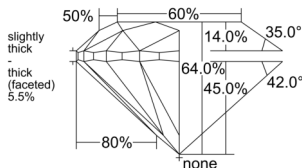

GIA®

FACSIMILE

GIA REPORT 3505973601

Verify this report at GIA.edu

GIA NATURAL DIAMOND DOSSIER®

December 13, 2024
GIA Report Number 3505973601
Shape and Cutting Style ..... Round Brilliant
Measurements ..... 4.60 - 4.63 x 2.96 mm

GRADING RESULTS

Carat Weight ..... 0.40 carat
Color Grade ..... G
Clarity Grade VS1
Cut Grade ..... Very Good

ADDITIONAL GRADING INFORMATION

Polish ..... Excellent
Symmetry ..... Excellent
Fluorescence ..... None
Clarity Characteristics ..... Feather, Cloud
Inscription(s): GIA 3505973601

PROPORTIONS

Profile to actual proportions