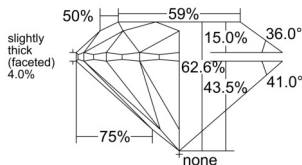

GIA®

FACSIMILE

GIA REPORT 3515325914

Verify this report at GIA.edu

GIA NATURAL DIAMOND DOSSIER®

January 30, 2025
GIA Report Number 3515325914
Shape and Cutting Style ..... Round Brilliant
Measurements ..... 5.85 - 5.92 x 3.68 mm

GRADING RESULTS

Carat Weight ..... 0.80 carat
Color Grade I
Clarity Grade VS1
Cut Grade ..... Excellent

ADDITIONAL GRADING INFORMATION

Polish ..... Excellent
Symmetry ..... Very Good
Fluorescence ..... Faint
Clarity Characteristics ..... Crystal, Cloud
Inscription(s): GIA 3515325914

PROPORTIONS

Profile to actual proportions

GRADING SCALES

GIA COLOR SCALE	GIA CLARITY SCALE	GIA CUT SCALE	
D	FLAWLESS	EXCELLENT	
E	INTERNALLY FLAWLESS		
F		VVS₁	VERY GOOD
G	VVS₂		
H	VS₁	GOOD	
I	VS₂		
J	SI₁	FAIR	
K	SI₂		
L	I₁	POOR	
M	I₂		
N	I₃		
O			
P			
Q			
R			
S			
T			
U			
V			
W			
X			
Y			
Z