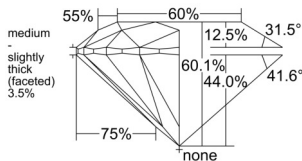

GIA®

FACSIMILE

GIA REPORT 3515943879

Verify this report at GIA.edu

GIA NATURAL DIAMOND DOSSIER®

April 22, 2025
GIA Report Number 3515943879
Shape and Cutting Style ..... Round Brilliant
Measurements ..... 5.46 - 5.48 x 3.29 mm

GRADING RESULTS

Carat Weight ..... 0.60 carat
Color Grade ..... D
Clarity Grade VVS2
Cut Grade ..... Excellent

ADDITIONAL GRADING INFORMATION

Polish ..... Excellent
Symmetry ..... Excellent
Fluorescence ..... Medium Blue
Clarity Characteristics ..... Pinpoint
Inscription(s): GIA 3515943879

PROPORTIONS

Profile to actual proportions

GRADING SCALES

GIA COLOR SCALE	GIA CLARITY SCALE	GIA CUT SCALE	
D	FLAWLESS	EXCELLENT	
E	INTERNALLY FLAWLESS		
F		VVS₁	VERY GOOD
G	VVS₂		
H	VS₁	GOOD	
I	VS₂		
J	SI₁	FAIR	
K	SI₂		
L	I₁	POOR	
M	I₂		
N	I₃		
O			
P			
Q			
R			
S			
T			
U			
V			
W			
X			
Y			
Z