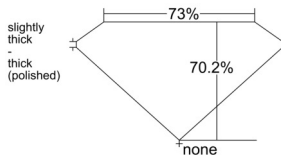

GIA®

FACSIMILE

GIA REPORT 3525178683

Verify this report at GIA.edu

GIA NATURAL DIAMOND DOSSIER®

May 16, 2025
GIA Report Number 3525178683
Shape and Cutting Style ..... Square Modified Brilliant
Measurements ..... 3.81 x 3.75 x 2.64 mm

GRADING RESULTS

Carat Weight ..... 0.31 carat
Color Grade ..... E
Clarity Grade VS1

ADDITIONAL GRADING INFORMATION

Polish ..... Excellent
Symmetry ..... Very Good
Fluorescence ..... None
Clarity Characteristics ..... Feather
Inscription(s): GIA 3525178683

PROPORTIONS

Profile not to actual proportions

GRADING SCALES

GIA COLOR SCALE		GIA CLARITY SCALE		
COLORLESS	D	VERY VERY SLIGHTLY INCLUDED	FLAWLESS	
	E		INTERNALLY FLAWLESS	
	F		VVS₁	
	NEAR COLORLESS	G	VERY SLIGHTLY INCLUDED	VVS₂
		H		VS₁
		I	SLIGHTLY INCLUDED	VS₂
		J		SI₁
		K		SI₂
	FAINT	L	INCLUDED	I₁
		M		I₂
N		I₃		
O				
VERT LIGHT		P		
		Q		
		R		
		S		
LIGHT	T			
	U			
	V			
	W			
	X			
	Y			
	Z