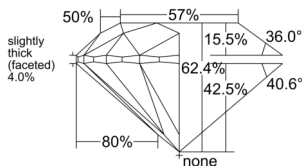

GIA®

FACSIMILE

GIA REPORT 3525216599

Verify this report at GIA.edu

GIA NATURAL DIAMOND DOSSIER®

May 21, 2025
GIA Report Number 3525216599
Shape and Cutting Style ..... Round Brilliant
Measurements ..... 5.44 - 5.48 x 3.41 mm

GRADING RESULTS

Carat Weight ..... 0.63 carat
Color Grade ..... F
Clarity Grade VS1
Cut Grade ..... Excellent

ADDITIONAL GRADING INFORMATION

Polish ..... Excellent
Symmetry ..... Excellent
Fluorescence ..... None
Clarity Characteristics ..... Cloud, Needle
Inscription(s): GIA 3525216599

PROPORTIONS

Profile to actual proportions

GRADING SCALES

GIA COLOR SCALE	GIA CLARITY SCALE	GIA CUT SCALE	
COLOURLESS	FLAWLESS	EXCELLENT	
D	INTERNALLY FLAWLESS		
E	VVS₁	VERY GOOD	
F			
G	VVS₂		
H	VS₁	GOOD	
I			
J	VS₂		
NEAR COLOURLESS	SI₁	FAIR	
			K
L	SI₂		
M			
FANT	I₁	POOR	
			N
O	I₂		
P	I₃		
VERY LIGHT			
Q			
R			
S			
T			
U			
V			
W			
X			
Y			
Z