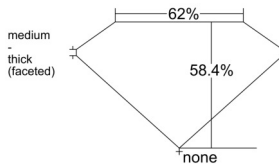

GIA®

FACSIMILE

GIA REPORT 3525991624

Verify this report at GIA.edu

GIA NATURAL DIAMOND DOSSIER®

August 01, 2025
GIA Report Number 3525991624
Shape and Cutting Style ..... Heart Brilliant
Measurements ..... 4.69 x 5.11 x 2.98 mm

GRADING RESULTS

Carat Weight ..... 0.40 carat
Color Grade ..... D
Clarity Grade VVS2

ADDITIONAL GRADING INFORMATION

Polish ..... Excellent
Symmetry ..... Very Good
Fluorescence ..... None
Clarity Characteristics ..... Pinpoint
Inscription(s): GIA 3525991624

PROPORTIONS

Profile not to actual proportions

GRADING SCALES

GIA COLOR SCALE		GIA CLARITY SCALE			
COLORLESS	D	VERY VERY SLIGHTLY INCLUDED	FLAWLESS		
	E		INTERNALLY FLAWLESS		
	F	VERY SLIGHTLY INCLUDED	VVS₁		
	G		VVS₂		
	H		VS₁		
	NEAR COLORLESS	I	SLIGHTLY INCLUDED	VS₂	
		J		SI₁	
		FAINT	K	INCLUDED	SI₂
			L		I₁
			M		I₂
VERT LIGHT	N	LIGHT	I₃		
	O				
	P				
	Q				
	R