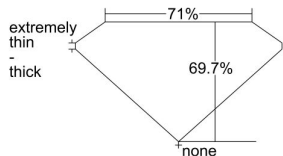

GIA®

FACSIMILE

GIA REPORT 5221271293

Verify this report at GIA.edu

GIA NATURAL DIAMOND DOSSIER®

April 18, 2022
GIA Report Number 5221271293
Shape and Cutting Style ..... Square Modified Brilliant
Measurements ..... 5.63 x 5.52 x 3.85 mm

GRADING RESULTS

Carat Weight ..... 1.00 carat
Color Grade ..... G
Clarity Grade SI1

ADDITIONAL GRADING INFORMATION

Polish ..... Very Good
Symmetry ..... Good
Fluorescence ..... Faint
Clarity Characteristics ..... Crystal
Inscription(s): GIA 5221271293

PROPORTIONS

Profile not to actual proportions

GRADING SCALES

GIA COLOR SCALE		GIA CLARITY SCALE			
COLORLESS	D	VERY VERY SLIGHTLY INCLUDED	FLAWLESS		
	E		INTERNALLY FLAWLESS		
	F		VVS₁		
	NEAR COLORLESS	G	VERY SLIGHTLY INCLUDED	VVS₂	
		H		VS₁	
		FAINT	I	SLIGHTLY INCLUDED	VS₂
			J		SI₁
	K		SI₂		
	LIGHT		L	INCLUDED	I₁
			M		I₂
N			I₃		
O					
P					
Q					
R