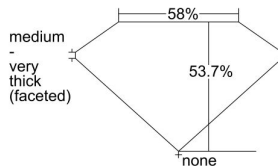

GIA®

FACSIMILE

GIA REPORT 5222598234

Verify this report at GIA.edu

GIA NATURAL DIAMOND DOSSIER®

August 22, 2022
GIA Report Number 5222598234
Shape and Cutting Style ..... Heart Brilliant
Measurements ..... 5.68 x 6.15 x 3.30 mm

GRADING RESULTS

Carat Weight ..... 0.70 carat
Color Grade ..... D
Clarity Grade ..... Internally Flawless

ADDITIONAL GRADING INFORMATION

Polish ..... Excellent
Symmetry ..... Very Good
Fluorescence ..... None
Clarity Characteristics ..... Minor Details of Polish
Inscription(s): GIA 5222598234

PROPORTIONS

Profile not to actual proportions

GRADING SCALES

GIA COLOR SCALE		GIA CLARITY SCALE	
COLORLESS	D	VERY VERY SLIGHTLY INCLUDED	FLAWLESS
	E		INTERNALLY FLAWLESS
	F		VVS₁
	G		VVS₂
	H		VS₁
	I		VS₂
	J		SI₁
	K		SI₂
	L		I₁
	M		I₂
NEAR COLORLESS	N	SLIGHTLY INCLUDED	I₃
	O		
	P		
	Q		
FAINT	R		
	S		
	T		
	U		
VERT LIGHT	V		
	W		
	X		
	Y		
LIGHT	Z