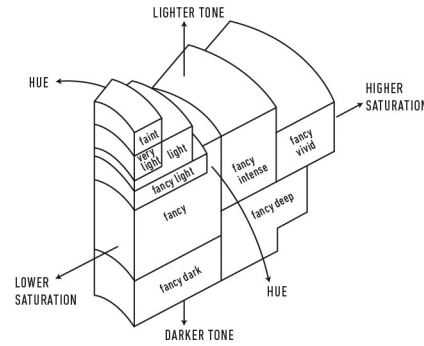

Verify this report at GIA.edu

GIA NATURAL COLORED DIAMOND REPORT

April 18, 2025
 Report Type **Identification and Origin Report**
 GIA Report Number **5231562041**
 Shape and Cutting Style **Pear Modified Brilliant**
 Measurements **3.96 x 2.70 x 1.55 mm**
 Carat Weight **0.11 carat**
 Color Grade **Fancy Intense Pink**
 Color Origin **Natural**
 Color Distribution **Even**
 Inscription(s): GIA 5231562041

ADDITIONAL INFORMATION

**GIA COLORED
DIAMOND
SCALE**

Illustration of GIA fancy color grade interrelationships

The results documented in this report refer only to the diamond described, and were obtained using the techniques and equipment available to GIA at the time of examination. This report is not a guarantee or valuation. For additional information and important limitations and disclaimers, please see GIA.edu/terms or call +1 800 421 7250 or +1 760 603 4500. ©2023 Gemological Institute of America, Inc.