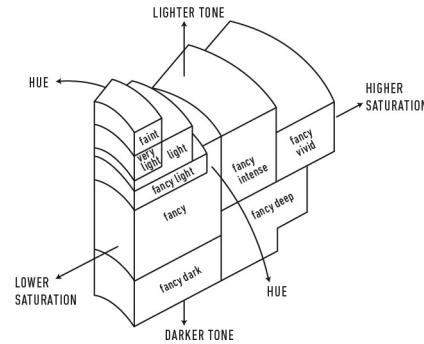

Verify this report at GIA.edu

GIA NATURAL COLORED DIAMOND REPORT

April 14, 2025
 Report Type **Identification and Origin Report**
 GIA Report Number **5232545942**
 Shape and Cutting Style **Pear Brilliant**
 Measurements **8.95 x 6.20 x 4.09 mm**
 Carat Weight **1.40 carat**
 Color Grade **Fancy Black**
 Color Origin **Natural**
 Color Distribution **Even**
 Inscription(s): **GIA 5232545942**

ADDITIONAL INFORMATION

**GIA COLORED
DIAMOND
SCALE**

Illustration of GIA fancy color grade interrelationships

The results documented in this report refer only to the diamond described, and were obtained using the techniques and equipment available to GIA at the time of examination. This report is not a guarantee or valuation. For additional information and important limitations and disclaimers, please see GIA.edu/terms or call +1 800 421 7250 or +1 760 603 4500. ©2023 Gemological Institute of America, Inc.