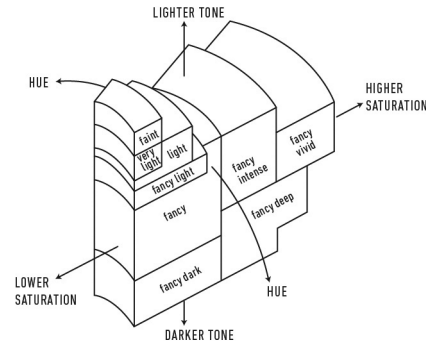

Verify this report at GIA.edu

GIA NATURAL COLORED DIAMOND REPORT

April 21, 2025
 Report Type **Identification and Origin Report**
 GIA Report Number **5232562956**
 Shape and Cutting Style **Oval Modified Brilliant**
 Measurements **3.05 x 2.37 x 1.31 mm**
 Carat Weight **0.07 carat**
 Color Grade **Fancy Purplish Pink**
 Color Origin **Natural**
 Color Distribution **Even**
 Inscription(s): GIA 5232562956

ADDITIONAL INFORMATION

**GIA COLORED
DIAMOND
SCALE**

Illustration of GIA fancy color grade interrelationships

The results documented in this report refer only to the diamond described, and were obtained using the techniques and equipment available to GIA at the time of examination. This report is not a guarantee or valuation. For additional information and important limitations and disclaimers, please see GIA.edu/terms or call +1 800 421 7250 or +1 760 603 4500. ©2023 Gemological Institute of America, Inc.