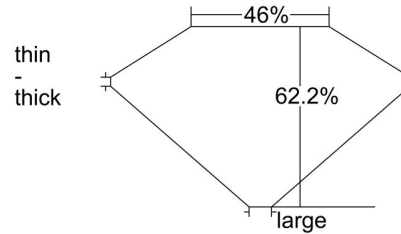

GIA NATURAL DIAMOND GRADING REPORT

January 02, 2024  
 GIA Report Number ..... 5234163544  
 Shape and Cutting Style ..... Old European Brilliant  
 Measurements ..... 8.56 - 8.58 x 5.33 mm

GRADING RESULTS

Carat Weight ..... 2.50 carat  
 Color Grade ..... K  
 Clarity Grade ..... VS2

ADDITIONAL GRADING INFORMATION

Polish ..... Good  
 Symmetry ..... Good  
 Fluorescence ..... None  
 Inscription(s): GIA 5234163544  
**Comments:** Pinpoints are not shown.

PROPORTIONS

Profile not to actual proportions

CLARITY CHARACTERISTICS

KEY TO SYMBOLS\*

- Crystal
- △ Extra Facet

\* Red symbols denote internal characteristics (inclusions). Green or black symbols denote external characteristics (blemishes). Diagram is an approximate representation of the diamond, and symbols shown indicate type, position, and approximate size of clarity characteristics. All clarity characteristics may not be shown. Details of finish are not shown.