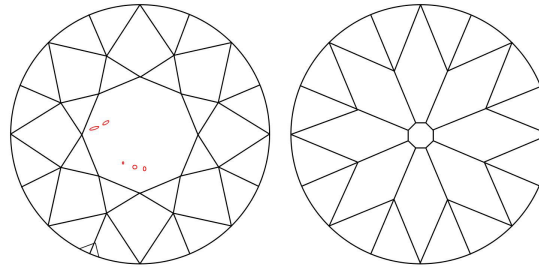

Carat Weight ..... 2.50 carat  
 Color Grade ..... K  
 Clarity Grade ..... VS2

ADDITIONAL GRADING INFORMATION

Polish ..... Good  
 Symmetry ..... Good  
 Fluorescence ..... None  
 Inscription(s): GIA 5234163544  
**Comments:** Pinpoints are not shown.

PROPORTIONS

Profile not to actual proportions

CLARITY CHARACTERISTICS

KEY TO SYMBOLS\*

- Crystal
- △ Extra Facet

\* Red symbols denote internal characteristics (inclusions). Green or black symbols denote external characteristics (blemishes). Diagram is an approximate representation of the diamond, and symbols shown indicate type, position, and approximate size of clarity characteristics. All clarity characteristics may not be shown. Details of finish are not shown.