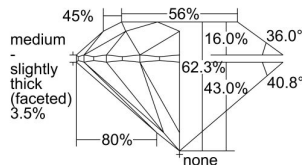

GIA®

FACSIMILE

GIA REPORT

5446651090

Verify this report at GIA.edu

GIA NATURAL DIAMOND DOSSIER®

September 13, 2022
GIA Report Number **5446651090**
Shape and Cutting Style ..... **Round Brilliant**
Measurements ..... **5.06 - 5.09 x 3.16 mm**

GRADING RESULTS

Carat Weight ..... **0.50 carat**
Color Grade ..... **F**
Clarity Grade **VS2**
Cut Grade ..... **Excellent**

ADDITIONAL GRADING INFORMATION

Polish ..... **Excellent**
Symmetry ..... **Excellent**
Fluorescence ..... **Strong Blue**
Clarity Characteristics ..... **Crystal**
Inscription(s): **GIA 5446651090**

PROPORTIONS

Profile to actual proportions

GRADING SCALES

GIA COLOR SCALE

COLOURESS	D
	E
	F
	G
	H
	I
	J
NEAR COLOURESS	K
	L
Faint	M
	N
	O
	P
	Q
	R
	S
	T
	U
	V
	W
	X
	Y
Light	Z

GIA CLARITY SCALE

VERY VERY SLIGHTLY INCLUDED	FLAWLESS
	INTERNALLY FLAWLESS
VERY SLIGHTLY INCLUDED	VVS₁
	VVS₂
SLIGHTLY INCLUDED	VS₁
	VS₂
INCLUDED	SI₁
	SI₂
	I₁
	I₂
	I₃

GIA CUT SCALE

EXCELLENT
VERY GOOD
GOOD
FAIR
POOR