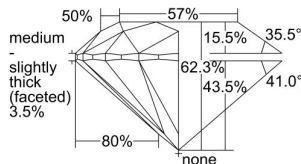

GIA®

FACSIMILE

GIA REPORT 5496121439

Verify this report at GIA.edu

GIA NATURAL DIAMOND DOSSIER®

April 17, 2024
GIA Report Number 5496121439
Shape and Cutting Style ..... Round Brilliant
Measurements ..... 5.66 - 5.69 x 3.53 mm

GRADING RESULTS

Carat Weight ..... 0.70 carat
Color Grade ..... F
Clarity Grade VS1
Cut Grade ..... Excellent

ADDITIONAL GRADING INFORMATION

Polish ..... Excellent
Symmetry ..... Excellent
Fluorescence ..... None
Clarity Characteristics..... Cloud, Feather, Needle, Pinpoint
Inscription(s): GIA 5496121439

PROPORTIONS

Profile to actual proportions

GRADING SCALES

GIA COLOR SCALE	GIA CLARITY SCALE	GIA CUT SCALE	
D	FLAWLESS	EXCELLENT	
E	INTERNALLY FLAWLESS		
F		VVS₁	VERY GOOD
G	VVS₂		
H	VS₁	GOOD	
I	VS₂		
J	SI₁	FAIR	
K	SI₂		
L	I₁	POOR	
M	I₂		
N	I₃		
O			
P			
Q			
R			
S			
T			
U			
V			
W			
X			
Y			
Z