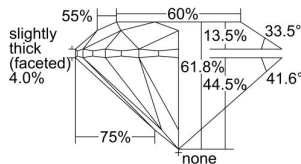

GIA®

FACSIMILE

GIA REPORT 5496289294

Verify this report at GIA.edu

GIA NATURAL DIAMOND DOSSIER®

May 07, 2024
GIA Report Number 5496289294
Shape and Cutting Style ..... Round Brilliant
Measurements ..... 4.72 - 4.73 x 2.92 mm

GRADING RESULTS

Carat Weight ..... 0.40 carat
Color Grade ..... J
Clarity Grade VS1
Cut Grade ..... Excellent

ADDITIONAL GRADING INFORMATION

Polish ..... Excellent
Symmetry ..... Excellent
Fluorescence ..... Medium Blue
Clarity Characteristics ..... Crystal, Cloud
Inscription(s): GIA 5496289294

PROPORTIONS

Profile to actual proportions