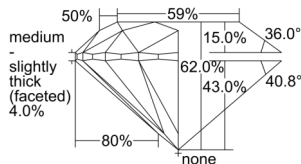

GIA®

FACSIMILE

GIA REPORT 5506889270

Verify this report at GIA.edu

GIA NATURAL DIAMOND DOSSIER®

November 22, 2024
GIA Report Number 5506889270
Shape and Cutting Style ..... Round Brilliant
Measurements ..... 5.92 - 5.96 x 3.68 mm

GRADING RESULTS

Carat Weight ..... 0.81 carat
Color Grade ..... E
Clarity Grade VS1
Cut Grade ..... Excellent

ADDITIONAL GRADING INFORMATION

Polish ..... Excellent
Symmetry ..... Excellent
Fluorescence ..... Medium Blue
Clarity Characteristics ..... Crystal, Pinpoint
Inspection(s): GIA 5506889270

PROPORTIONS

Profile to actual proportions