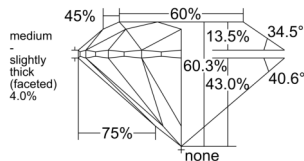

GIA®

FACSIMILE

GIA REPORT 5513692156

Verify this report at GIA.edu

GIA NATURAL DIAMOND DOSSIER®

March 22, 2025
GIA Report Number 5513692156
Shape and Cutting Style ..... Round Brilliant
Measurements ..... 5.96 - 5.99 x 3.60 mm

GRADING RESULTS

Carat Weight ..... 0.80 carat
Color Grade ..... G
Clarity Grade S11
Cut Grade ..... Excellent

ADDITIONAL GRADING INFORMATION

Polish ..... Excellent
Symmetry ..... Very Good
Fluorescence ..... Faint
Clarity Characteristics ..... Crystal
Inscription(s): GIA 5513692156

PROPORTIONS

GRADING SCALES

GIA COLOR SCALE	GIA CLARITY SCALE	GIA CUT SCALE	
D	FLAWLESS	EXCELLENT	
E	INTERNALLY FLAWLESS		
F		VVS₁	VERY GOOD
G	VVS₂		
H	VS₁	GOOD	
I	VS₂		
J	S1₁	FAIR	
K	S1₂		
L	I₁	POOR	
M	I₂		
N	I₃		
O			
P			
Q			
R			
S			
T			
U			
V			
W			
X			
Y			
Z