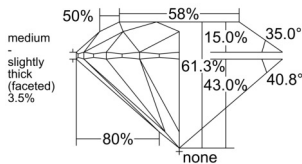

GIA®

FACSIMILE

GIA REPORT 5516427116

Verify this report at GIA.edu

GIA NATURAL DIAMOND DOSSIER®

February 14, 2025
GIA Report Number 5516427116
Shape and Cutting Style ..... Round Brilliant
Measurements ..... 6.03 - 6.07 x 3.71 mm

GRADING RESULTS

Carat Weight ..... 0.83 carat
Color Grade ..... F
Clarity Grade VS1
Cut Grade ..... Excellent

ADDITIONAL GRADING INFORMATION

Polish ..... Excellent
Symmetry ..... Excellent
Fluorescence ..... None
Clarity Characteristics..... Crystal, Feather, Pinpoint
Inscription(s): GIA 5516427116

PROPORTIONS

Profile to actual proportions

GRADING SCALES

GIA COLOR SCALE

COLORLESS	D
	E
	F
	G
	H
	I
	J
NEAR COLORLESS	K
	L
Faint	M
	N
	O
	P
Very Light	Q
	R
	S
	T
	U
	V
Light	W
	X
	Y
	Z

GIA CLARITY SCALE

FLAWLESS	INTERNAL FLAWLESS	
		FLAWLESS
VERY VERY SLIGHTLY INCLUDED	VVS₁	
	VVS₂	
VERY SLIGHTLY INCLUDED	VS₁	
	VS₂	
SLIGHTLY INCLUDED	SI₁	
	SI₂	
INCLUDED	I₁	
	I₂	
	I₃	

GIA CUT SCALE

EXCELLENT
VERY GOOD
GOOD
FAIR
POOR