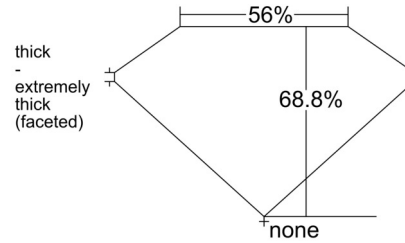

GIA NATURAL DIAMOND GRADING REPORT

March 06, 2025

GIA Report Number 5516575495

Shape and Cutting Style Marquise Brilliant

Measurements 10.18 x 4.92 x 3.38 mm

GRADING RESULTS

Carat Weight 1.00 carat

Color Grade D

PROPORTIONS

Profile not to actual proportions

CLARITY CHARACTERISTICS

KEY TO SYMBOLS*

- Cloud
- Feather

* Red symbols denote internal characteristics (inclusions). Green or black symbols denote external characteristics (blemishes). Diagram is an approximate representation of the diamond, and symbols shown indicate type, position, and approximate size of clarity characteristics. All clarity characteristics may not be shown. Details of finish are not shown.