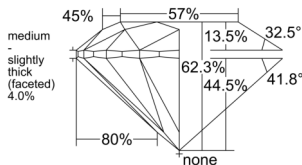

GIA®

FACSIMILE

GIA REPORT 5516755494

Verify this report at GIA.edu

GIA NATURAL DIAMOND DOSSIER®

April 01, 2025
GIA Report Number 5516755494
Shape and Cutting Style ..... Round Brilliant
Measurements ..... 4.58 - 4.59 x 2.85 mm

GRADING RESULTS

Carat Weight ..... 0.36 carat
Color Grade ..... G
Clarity Grade VVS1
Cut Grade ..... Excellent

ADDITIONAL GRADING INFORMATION

Polish ..... Excellent
Symmetry ..... Excellent
Fluorescence ..... Faint
Clarity Characteristics ..... Pinpoint
Inscription(s): GIA 5516755494

PROPORTIONS

Profile to actual proportions