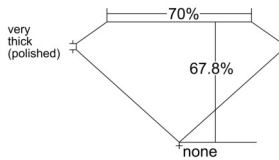

GIA®

FACSIMILE

GIA REPORT 5516841728

Verify this report at GIA.edu

GIA NATURAL DIAMOND DOSSIER®

April 10, 2025
GIA Report Number 5516841728
Shape and Cutting Style ..... Square Modified Brilliant
Measurements ..... 4.95 x 4.88 x 3.31 mm

GRADING RESULTS

Carat Weight ..... 0.70 carat
Color Grade ..... H
Clarity Grade VVS1

ADDITIONAL GRADING INFORMATION

Polish ..... Excellent
Symmetry ..... Very Good
Fluorescence ..... None
Clarity Characteristics..... Pinpoint, Feather
Inscription(s): GIA 5516841728

PROPORTIONS

Profile not to actual proportions

GRADING SCALES

GIA COLOR SCALE		GIA CLARITY SCALE			
COLORLESS	D	VERY VERY SLIGHTLY INCLUDED	FLAWLESS		
	E		INTERNALLY FLAWLESS		
	F	VERY SLIGHTLY INCLUDED	VVS₁		
	G		VVS₂		
	H		VS₁		
	NEAR COLORLESS	I	SLIGHTLY INCLUDED	VS₂	
		J		SI₁	
		FAINT	K	INCLUDED	SI₂
			L		I₁
			M		I₂
VERT LIGHT	N	LIGHT	I₃		
	O				
	P				
	Q				
	R				
	S				
	T				
LIGHT	U				
	V				
	W				
	X				
Y					
Z