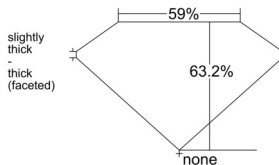

GIA®

FACSIMILE

GIA REPORT 5516998038

Verify this report at GIA.edu

GIA NATURAL DIAMOND DOSSIER®

April 28, 2025
GIA Report Number 5516998038
Shape and Cutting Style ..... Oval Brilliant
Measurements ..... 7.40 x 5.17 x 3.27 mm

GRADING RESULTS

Carat Weight ..... 0.80 carat
Color Grade ..... H
Clarity Grade VS1

ADDITIONAL GRADING INFORMATION

Polish ..... Excellent
Symmetry ..... Excellent
Fluorescence ..... Faint
Clarity Characteristics ..... Crystal, Pinpoint
Inscription(s): GIA 5516998038

PROPORTIONS

Profile not to actual proportions

GRADING SCALES

GIA COLOR SCALE		GIA CLARITY SCALE	
COLORLESS	D	VERY VERY SLIGHTLY INCLUDED	FLAWLESS
	E		INTERNALLY FLAWLESS
	F		VVS₁
	G		VVS₂
	H		VS₁
	I		VS₂
	J		SI₁
	K		SI₂
	L		I₁
	M		I₂
NEAR COLORLESS	N	SLIGHTLY INCLUDED	I₃
	O		
	P		
	Q		
FAINT	R		
	S		
	T		
	U		
VERT LIGHT	V		
	W		
	X		
	Y		
LIGHT	Z