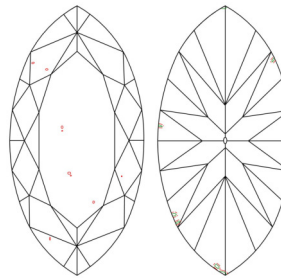

GIA NATURAL DIAMOND GRADING REPORT

May 17, 2025  
 GIA Report Number ..... 5526184960  
 Shape and Cutting Style ..... Marquise Brilliant  
 Measurements ..... 10.46 x 5.52 x 3.56 mm

GRADING RESULTS

Carat Weight ..... 1.20 carat  
 Color Grade ..... D  
 Clarity Grade ..... VS1

ADDITIONAL GRADING INFORMATION

Polish ..... Excellent  
 Symmetry ..... Very Good  
 Fluorescence ..... None  
 Inscription(s): GIA 5526184960  
 Comments: Pinpoints are not shown.

PROPORTIONS

Profile not to actual proportions

CLARITY CHARACTERISTICS

KEY TO SYMBOLS\*

- Crystal
- ◡ Indented Natural
- △ Natural

\* Red symbols denote internal characteristics (inclusions). Green or black symbols denote external characteristics (blemishes). Diagram is an approximate representation of the diamond, and symbols shown indicate type, position, and approximate size of clarity characteristics. All clarity characteristics may not be shown. Details of finish are not shown.

GRADING SCALES

GIA COLOR SCALE		GIA CLARITY SCALE	
COLORLESS	D	VERY VERY SLIGHTLY INCLUDED	FLAWLESS
	E		INTERNALLY FLAWLESS
	F		VVS <sub>1</sub>
NEAR COLORLESS	G	VERY SLIGHTLY INCLUDED	VVS <sub>2</sub>
	H		VS <sub>1</sub>
	I		VS <sub>2</sub>
FANT	J	SLIGHTLY INCLUDED	SI <sub>1</sub>
	K		SI <sub>2</sub>
	L		I <sub>1</sub>
VERY LIGHT	M	INCLUDED	I <sub>2</sub>
	N		I <sub>3</sub>
	O		
LIGHT	P		
	Q		
	R		
	S		
	T		
	U		
	V		
W			
X			
Y			
Z			