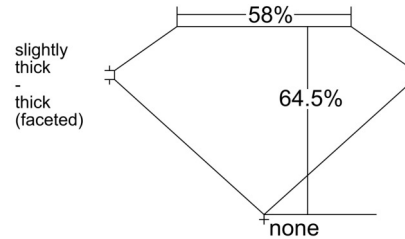

GIA NATURAL DIAMOND GRADING REPORT

May 17, 2025  
 GIA Report Number ..... 5526184960  
 Shape and Cutting Style ..... Marquise Brilliant  
 Measurements ..... 10.46 x 5.52 x 3.56 mm

GRADING RESULTS

Carat Weight ..... 1.20 carat  
 Color Grade ..... D  
 Clarity Grade ..... VS1

ADDITIONAL GRADING INFORMATION

Polish ..... Excellent  
 Symmetry ..... Very Good  
 Fluorescence ..... None  
 Inscription(s): GIA 5526184960  
 Comments: Pinpoints are not shown.

PROPORTIONS

Profile not to actual proportions

CLARITY CHARACTERISTICS

KEY TO SYMBOLS\*

- Crystal
- ◡ Indented Natural
- △ Natural

\* Red symbols denote internal characteristics (inclusions). Green or black symbols denote external characteristics (blemishes). Diagram is an approximate representation of the diamond, and symbols shown indicate type, position, and approximate size of clarity characteristics. All clarity characteristics may not be shown. Details of finish are not shown.