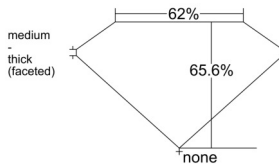

GIA®

FACSIMILE

GIA REPORT 5526562342

Verify this report at GIA.edu

GIA NATURAL DIAMOND DOSSIER®

June 20, 2025
GIA Report Number 5526562342
Shape and Cutting Style ..... Oval Brilliant
Measurements ..... 6.20 x 4.50 x 2.95 mm

GRADING RESULTS

Carat Weight ..... 0.53 carat
Color Grade ..... F
Clarity Grade VVS1

ADDITIONAL GRADING INFORMATION

Polish ..... Excellent
Symmetry ..... Excellent
Fluorescence ..... Strong Blue
Clarity Characteristics ..... Feather
Inscription(s): GIA 5526562342

PROPORTIONS

Profile not to actual proportions

GRADING SCALES

GIA COLOR SCALE		GIA CLARITY SCALE			
COLORLESS	D	VERY VERY SLIGHTLY INCLUDED	FLAWLESS		
	E		INTERNALLY FLAWLESS		
	F	VERY SLIGHTLY INCLUDED	VVS₁		
	G		VVS₂		
	H		VS₁		
	NEAR COLORLESS	I	SLIGHTLY INCLUDED	VS₂	
		J		SI₁	
		FAINT	K	INCLUDED	SI₂
			L		I₁
			M		I₂
VERT LIGHT	N		LIGHT	I₃	
	O				
	P				
	Q				
	R				
	S				
	T				
LIGHT	U				
	V				
	W				
	X				
Y					
Z