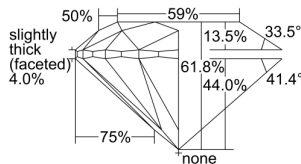

GIA®

FACSIMILE

GIA REPORT 6214819749

Verify this report at GIA.edu

GIA NATURAL DIAMOND DOSSIER®

June 25, 2021
GIA Report Number 6214819749
Shape and Cutting Style ..... Round Brilliant
Measurements ..... 4.59 - 4.61 x 2.84 mm

GRADING RESULTS

Carat Weight ..... 0.37 carat
Color Grade ..... H
Clarity Grade VVS1
Cut Grade ..... Excellent

ADDITIONAL GRADING INFORMATION

Polish ..... Excellent
Symmetry ..... Excellent
Fluorescence ..... Faint
Clarity Characteristics ..... Pinpoint
Inscription(s): GIA 6214819749

PROPORTIONS

Profile to actual proportions

GRADING SCALES

GIA COLOR SCALE	GIA CLARITY SCALE	GIA CUT SCALE	
D	FLAWLESS	EXCELLENT	
E	INTERNALLY FLAWLESS		
F		VVS₁	VERY GOOD
G	VVS₂		
H	VS₁	GOOD	
I	VS₂		
J	SI₁	FAIR	
K	SI₂		
L	I₁	POOR	
M	I₂		
N	I₃		
O			
P			
Q			
R			
S			
T			
U			
V			
W			
X			
Y			
Z