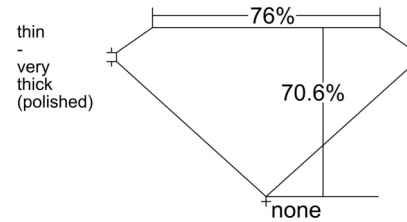

GIA NATURAL DIAMOND GRADING REPORT

 January 31, 2025
 GIA Report Number 6237498453
 Shape and Cutting Style **Square Modified Brilliant**
 Measurements 6.42 x 6.27 x 4.43 mm

GRADING RESULTS

 Carat Weight 1.50 carat
 Color Grade **G**
 Clarity Grade **VS2**
ADDITIONAL GRADING INFORMATION

 Polish **Good**
 Symmetry **Good**
 Fluorescence **None**

Inscription(s): GIA 6237498453

Comments: Additional clouds are not shown. Pinpoints are not shown.

PROPORTIONS

Profile not to actual proportions

CLARITY CHARACTERISTICS

KEY TO SYMBOLS*

-  Feather
-  Cloud
-  Crystal
-  Cavity
-  Extra Facet

* Red symbols denote internal characteristics (inclusions). Green or black symbols denote external characteristics (blemishes). Diagram is an approximate representation of the diamond, and symbols shown indicate type, position, and approximate size of clarity characteristics. All clarity characteristics may not be shown. Details of finish are not shown.