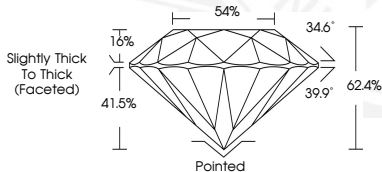

**INTERNATIONAL
GEMOLOGICAL
INSTITUTE**

ELECTRONIC COPY

628469057

May 31, 2024
IGI Report Number **628469057**
ROUND BRILLIANT
NATURAL DIAMOND
5.60 - 5.64 X 3.51 MM
Carat Weight **0.70 CARAT**
Color Grade **K**
Clarity Grade **SI 1**
Cut Grade **VERY GOOD**
Polish **VERY GOOD**
Symmetry **VERY GOOD**
Fluorescence **NONE**
Inscription(s) **IGI 628469057**

DIAMOND REPORT

May 31, 2024
IGI Report Number **628469057**
Description **NATURAL DIAMOND**
Shape and Cutting Style **ROUND BRILLIANT**
Measurements **5.60 - 5.64 X 3.51 MM**

GRADING RESULTS

Carat Weight **0.70 CARAT**
Color Grade **K**
Clarity Grade **SI 1**
Cut Grade **VERY GOOD**

ADDITIONAL GRADING INFORMATION

Polish **VERY GOOD**
Symmetry **VERY GOOD**
Fluorescence **NONE**
Identification Features **CRYSTAL, FEATHER, CAVITY**
Inscription(s) **IGI 628469057**

May 31, 2024
IGI Report Number **628469057**
ROUND BRILLIANT
NATURAL DIAMOND
5.60 - 5.64 X 3.51 MM
Carat Weight **0.70 CARAT**
Color Grade **K**
Clarity Grade **SI 1**
Cut Grade **VERY GOOD**
Polish **VERY GOOD**
Symmetry **VERY GOOD**
Fluorescence **NONE**
Inscription(s) **IGI 628469057**