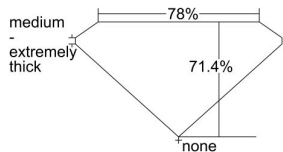

GIA®

FACSIMILE

GIA REPORT 6352478576

Verify this report at GIA.edu

GIA NATURAL DIAMOND DOSSIER®

June 29, 2020
GIA Report Number 6352478576
Shape and Cutting Style ..... Square Modified Brilliant
Measurements ..... 3.37 x 3.36 x 2.40 mm

GRADING RESULTS

Carat Weight ..... 0.23 carat
Color Grade ..... D
Clarity Grade VVS2

ADDITIONAL GRADING INFORMATION

Polish ..... Very Good
Symmetry ..... Good
Fluorescence ..... None
Clarity Characteristics..... Pinpoint, Feather, Extra Facet
Inspection(s): GIA 6352478576

PROPORTIONS

Profile not to actual proportions

GRADING SCALES

GIA COLOR SCALE		GIA CLARITY SCALE			
COLORLESS	D	VERY VERY SLIGHTLY INCLUDED	FLAWLESS		
	E		INTERNALLY FLAWLESS		
	F	VERY SLIGHTLY INCLUDED	VVS₁		
	G		VVS₂		
	H		VS₁		
	NEAR COLORLESS	I	SLIGHTLY INCLUDED	VS₂	
		J		SI₁	
		FAINT	K	INCLUDED	SI₂
			L		I₁
			M		I₂
VERY LIGHT			N	INCLUDED	I₃
			O		
			P		
	Q				
LIGHT	R				
	S				
	T				
	U				
	V				
	Z