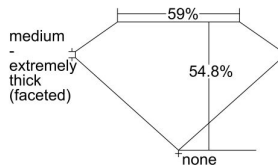

GIA®

FACSIMILE

GIA REPORT 6422785889

Verify this report at GIA.edu

GIA NATURAL DIAMOND DOSSIER®

March 28, 2022
GIA Report Number **6422785889**
Shape and Cutting Style ..... **Heart Brilliant**
Measurements ..... **6.02 x 6.80 x 3.72 mm**

GRADING RESULTS

Carat Weight ..... **0.91 carat**
Color Grade ..... **J**
Clarity Grade **S12**

ADDITIONAL GRADING INFORMATION

Polish ..... **Very Good**
Symmetry ..... **Very Good**
Fluorescence ..... **Strong Blue**
Clarity Characteristics..... **Feather, Cavity**
Inscription(s): GIA 6422785889

PROPORTIONS

Profile not to actual proportions

GRADING SCALES

GIA COLOR SCALE		GIA CLARITY SCALE			
COLORLESS	D	VERY VERY SLIGHTLY INCLUDED	FLAWLESS		
	E		INTERNALLY FLAWLESS		
	F		VVS₁		
	G		VVS₂		
	NEAR COLORLESS	H	VERY SLIGHTLY INCLUDED	VS₁	
		I		VS₂	
		FAINT	J	SLIGHTLY INCLUDED	S1₁
			K		S1₂
	L		I₁		
	VERT LIGHT		M	INCLUDED	I₂
N			I₃		
O					
P					
LIGHT	Q				
	R				
	S				
	T				
	U				
	Z