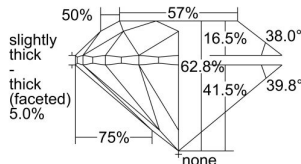

GIA®

FACSIMILE

GIA REPORT 6425289932

Verify this report at GIA.edu

GIA NATURAL DIAMOND DOSSIER®

February 15, 2022
GIA Report Number **6425289932**
Shape and Cutting Style ..... **Round Brilliant**
Measurements ..... **4.96 - 5.01 x 3.13 mm**

GRADING RESULTS

Carat Weight ..... **0.50 carat**
Color Grade ..... **L**
Clarity Grade **VS1**
Cut Grade ..... **Very Good**

ADDITIONAL GRADING INFORMATION

Polish ..... **Excellent**
Symmetry ..... **Good**
Fluorescence ..... **Faint**
Clarity Characteristics..... **Crystal, Needle, Pinpoint**
Inscription(s): **GIA 6425289932**

PROPORTIONS

Profile to actual proportions

GRADING SCALES

GIA COLOR SCALE	GIA CLARITY SCALE	GIA CUT SCALE	
D	FLAWLESS	EXCELLENT	
E	INTERNALLY FLAWLESS		
F		VVS₁	VERY GOOD
G	VVS₂		
H	VS₁	GOOD	
I	VS₂		
J	SI₁	FAIR	
K	SI₂		
L	I₁	POOR	
M	I₂		
N	I₃		
O			
P			
Q			
R			
S			
T			
U			
V			
W			
X			
Y			
Z