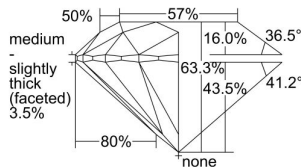

GIA®

FACSIMILE

GIA REPORT 6432157118

Verify this report at GIA.edu

GIA NATURAL DIAMOND DOSSIER®

April 21, 2022
GIA Report Number **6432157118**
Shape and Cutting Style ..... **Round Brilliant**
Measurements ..... **5.71 - 5.75 x 3.63 mm**

GRADING RESULTS

Carat Weight ..... **0.74 carat**
Color Grade ..... **G**
Clarity Grade **I1**
Cut Grade ..... **Excellent**

ADDITIONAL GRADING INFORMATION

Polish ..... **Excellent**
Symmetry ..... **Excellent**
Fluorescence ..... **None**
Clarity Characteristics..... **Cloud, Crystal, Feather**
Inscription(s): **GIA 6432157118**

PROPORTIONS

Profile to actual proportions

GRADING SCALES

GIA COLOR SCALE	GIA CLARITY SCALE	GIA CUT SCALE	
D	FLAWLESS	EXCELLENT	
E	INTERNALLY FLAWLESS		
F		VVS₁	VERY GOOD
G	VVS₂		
H	VS₁	GOOD	
I	VS₂		
J	SI₁	FAIR	
K	SI₂		
L	I₁	POOR	
M			
N			
O	I₂		
P			
Q			
R	I₃		
S			
T			
U			
V			
W			
X			
Y			
Z