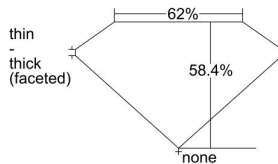

GIA®

FACSIMILE

GIA REPORT 6442765084

Verify this report at GIA.edu

GIA NATURAL DIAMOND DOSSIER®

September 28, 2022
GIA Report Number **6442765084**
Shape and Cutting Style ..... **Pear Brilliant**
Measurements ..... **7.28 x 4.59 x 2.68 mm**

GRADING RESULTS

Carat Weight ..... **0.51 carat**
Color Grade ..... **L**
Clarity Grade **S11**

ADDITIONAL GRADING INFORMATION

Polish ..... **Excellent**
Symmetry ..... **Good**
Fluorescence ..... **None**
Clarity Characteristics ..... **Cloud, Feather**
Inscription(s): **GIA 6442765084**

PROPORTIONS

Profile not to actual proportions

GRADING SCALES

GIA COLOR SCALE		GIA CLARITY SCALE			
COLORLESS	D	VERY VERY SLIGHTLY INCLUDED	FLAWLESS		
	E		INTERNALLY FLAWLESS		
	F		VVS₁		
	NEAR COLORLESS	G	VVS₂		
		H	VERY SLIGHTLY INCLUDED	VS₁	
		I		VS₂	
		FAINT	J	SLIGHTLY INCLUDED	S1₁
	K		S1₂		
	L		INCLUDED		I₁
	M			I₂	
N	I₃				
VERT LIGHT	O				
	P				
	Q				
	R				
	LIGHT	S			
		T			
		U			
		V			
W					
X					
Y					
Z