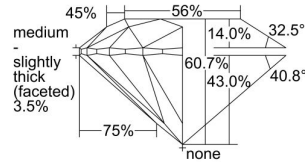

GIA®

FACSIMILE

GIA REPORT 6455533448

Verify this report at GIA.edu

GIA NATURAL DIAMOND DOSSIER®

January 09, 2023
GIA Report Number 6455533448
Shape and Cutting Style ..... Round Brilliant
Measurements ..... 6.37 - 6.40 x 3.87 mm

GRADING RESULTS

Carat Weight ..... 0.96 carat
Color Grade ..... F
Clarity Grade S11
Cut Grade ..... Excellent

ADDITIONAL GRADING INFORMATION

Polish ..... Excellent
Symmetry ..... Excellent
Fluorescence ..... Faint
Clarity Characteristics..... Crystal, Cloud, Feather, Knot
Inscription(s): GIA 6455533448

PROPORTIONS

Profile to actual proportions

GRADING SCALES

GIA COLOR SCALE	GIA CLARITY SCALE	GIA CUT SCALE	
D	FLAWLESS	EXCELLENT	
E	INTERNALLY FLAWLESS		
F		VVS₁	VERY GOOD
G	VVS₂		
H	VS₁	GOOD	
I	VS₂		
J	S1₁	FAIR	
K	S1₂		
L	I₁	POOR	
M	I₂		
N	I₃		
O			
P			
Q			
R			
S			
T			
U			
V			
W			
X			
Y			
Z