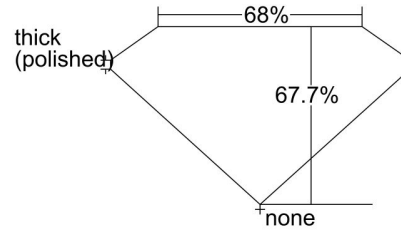

GIA NATURAL DIAMOND GRADING REPORT

April 08, 2024  
 GIA Report Number ..... 6492013897  
 Shape and Cutting Style ..... Emerald Cut  
 Measurements ..... 6.57 x 4.68 x 3.17 mm

GRADING RESULTS

Carat Weight ..... 1.01 carat  
 Color Grade ..... G  
 Clarity Grade ..... VVS1

PROPORTIONS

Profile not to actual proportions

CLARITY CHARACTERISTICS

KEY TO SYMBOLS\*

- Pinpoint

GRADING SCALES

GIA COLOR SCALE		GIA CLARITY SCALE	
COLOURLESS	D	VERY VERY SLIGHTLY INCLUDED	FLAWLESS
	E		INTERNALLY FLAWLESS
	F		VVS <sub>1</sub>
NEAR COLOURLESS	G	VERY SLIGHTLY INCLUDED	VVS <sub>2</sub>
	H		VS <sub>1</sub>
	I		VS <sub>2</sub>
FANT	J	SLIGHTLY INCLUDED	SI <sub>1</sub>
	K		SI <sub>2</sub>
	L		I <sub>1</sub>
VERY LIGHT	M	INCLUDED	I <sub>2</sub>
	N		I <sub>3</sub>
	O		
LIGHT	P		
	Q		
	R		
	S		
	T		
	U		
	V		
W			
X			
Y			
Z			

\* Red symbols denote internal characteristics (inclusions). Green or black symbols denote external characteristics (blemishes). Diagram is an approximate representation of the diamond, and symbols shown indicate type, position, and approximate size of clarity characteristics. All clarity characteristics may not be shown. Details of finish are not shown.