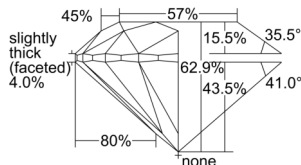

GIA®

FACSIMILE

GIA REPORT 6501848833

Verify this report at GIA.edu

GIA NATURAL DIAMOND DOSSIER®

November 12, 2024
GIA Report Number 6501848833
Shape and Cutting Style ..... Round Brilliant
Measurements ..... 5.61 - 5.66 x 3.54 mm

GRADING RESULTS

Carat Weight ..... 0.70 carat
Color Grade I
Clarity Grade VS1
Cut Grade ..... Excellent

ADDITIONAL GRADING INFORMATION

Polish ..... Excellent
Symmetry ..... Excellent
Fluorescence ..... None
Clarity Characteristics ..... Feather, Pinpoint
Inscription(s): GIA 6501848833

PROPORTIONS

Profile to actual proportions

GRADING SCALES

GIA COLOR SCALE	GIA CLARITY SCALE	GIA CUT SCALE
COLOURLESS	FLAWLESS	EXCELLENT
D	INTERNALLY FLAWLESS	
E	VVS₁	VERY GOOD
F		
G	VS₁	GOOD
H		
I	SI₁	FAIR
J		
K	I₁	POOR
L		
M	I₂	
N		
O	I₃	
P		
Q		
R		
S		
T		
U		
V		
W		
X		
Y		
Z