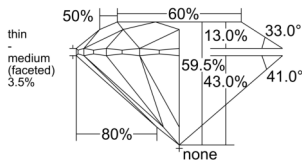

GIA®

FACSIMILE

GIA REPORT 6501984574

Verify this report at GIA.edu

GIA NATURAL DIAMOND DOSSIER®

April 26, 2025
GIA Report Number 6501984574
Shape and Cutting Style ..... Round Brilliant
Measurements ..... 4.36 - 4.39 x 2.60 mm

GRADING RESULTS

Carat Weight ..... 0.30 carat
Color Grade ..... F
Clarity Grade VS1
Cut Grade ..... Excellent

ADDITIONAL GRADING INFORMATION

Polish ..... Excellent
Symmetry ..... Excellent
Fluorescence ..... None
Clarity Characteristics..... Crystal, Needle, Pinpoint
Inscription(s): GIA 6501984574

PROPORTIONS

Profile to actual proportions