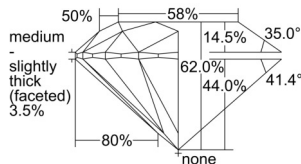

GIA®

FACSIMILE

GIA REPORT 6502821441

Verify this report at GIA.edu

GIA NATURAL DIAMOND DOSSIER®

November 11, 2024
GIA Report Number 6502821441
Shape and Cutting Style ..... Round Brilliant
Measurements ..... 4.32 - 4.35 x 2.69 mm

GRADING RESULTS

Carat Weight ..... 0.31 carat
Color Grade I
Clarity Grade VS2
Cut Grade ..... Excellent

ADDITIONAL GRADING INFORMATION

Polish ..... Excellent
Symmetry ..... Excellent
Fluorescence ..... None
Clarity Characteristics ..... Crystal, Feather
Inscription(s): GIA 6502821441

PROPORTIONS

Profile to actual proportions

GRADING SCALES

GIA COLOR SCALE	GIA CLARITY SCALE	GIA CUT SCALE	
D	FLAWLESS	EXCELLENT	
E	INTERNALLY FLAWLESS		
F		VVS₁	VERY GOOD
G	VVS₂		
H	VS₁	GOOD	
I	VS₂		
J	SI₁	FAIR	
K	SI₂		
L	I₁	POOR	
M	I₂		
N	I₃		
O			
P			
Q			
R			
S			
T			
U			
V			
W			
X			
Y			
Z