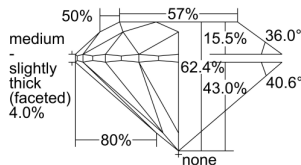

GIA®

FACSIMILE

GIA REPORT 6505000775

Verify this report at GIA.edu

GIA NATURAL DIAMOND DOSSIER®

July 24, 2024
GIA Report Number 6505000775
Shape and Cutting Style ..... Round Brilliant
Measurements ..... 4.91 - 4.94 x 3.08 mm

GRADING RESULTS

Carat Weight ..... 0.46 carat
Color Grade I
Clarity Grade VVS1
Cut Grade ..... Excellent

ADDITIONAL GRADING INFORMATION

Polish ..... Excellent
Symmetry ..... Excellent
Fluorescence ..... Medium Blue
Clarity Characteristics ..... Pinpoint
Inscription(s): GIA 6505000775

PROPORTIONS

Profile to actual proportions

GRADING SCALES

GIA COLOR SCALE	GIA CLARITY SCALE	GIA CUT SCALE	
D	FLAWLESS	EXCELLENT	
E	INTERNALLY FLAWLESS		
F		VVS₁	VERY GOOD
G	VVS₂		
H	VS₁	GOOD	
I	VS₂		
J	SI₁	FAIR	
K	SI₂		
L	I₁	POOR	
M	I₂		
N	I₃		
O			
P			
Q			
R			
S			
T			
U			
V			
W			
X			
Y			
Z