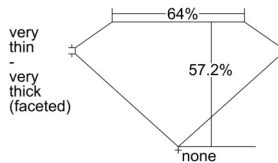

GIA®

FACSIMILE

GIA REPORT 6505892663

Verify this report at GIA.edu

GIA NATURAL DIAMOND DOSSIER®

November 25, 2024
GIA Report Number 6505892663
Shape and Cutting Style ..... Heart Brilliant
Measurements ..... 3.78 x 4.30 x 2.46 mm

GRADING RESULTS

Carat Weight ..... 0.23 carat
Color Grade ..... D
Clarity Grade VS1

ADDITIONAL GRADING INFORMATION

Polish ..... Very Good
Symmetry ..... Very Good
Fluorescence ..... None
Clarity Characteristics ..... Feather, Pinpoint
Inscription(s): GIA 6505892663

PROPORTIONS

Profile not to actual proportions

GRADING SCALES

GIA COLOR SCALE		GIA CLARITY SCALE	
COLORLESS	D	VERY VERY SLIGHTLY INCLUDED	FLAWLESS
	E		INTERNALLY FLAWLESS
	F		VVS₁
	G		VVS₂
	H		VS₁
	I		VS₂
	J		SI₁
	K		SI₂
	L		I₁
	M		I₂
NEAR COLORLESS	N	SLIGHTLY INCLUDED	I₃
	O		
	P		
	Q		
FAINT	R		
	S		
	T		
	U		
VERT LIGHT	V		
	W		
	X		
	Y		
LIGHT	Z