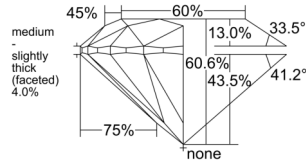

GIA®

FACSIMILE

GIA REPORT 6505992985

Verify this report at GIA.edu

GIA NATURAL DIAMOND DOSSIER®

December 13, 2024
GIA Report Number 6505992985
Shape and Cutting Style ..... Round Brilliant
Measurements ..... 5.19 - 5.20 x 3.15 mm

GRADING RESULTS

Carat Weight ..... 0.52 carat
Color Grade ..... D
Clarity Grade VS1
Cut Grade ..... Excellent

ADDITIONAL GRADING INFORMATION

Polish ..... Excellent
Symmetry ..... Excellent
Fluorescence ..... Faint
Clarity Characteristics ..... Crystal, Cloud, Pinpoint
Inspection(s): GIA 6505992985

PROPORTIONS

Profile to actual proportions