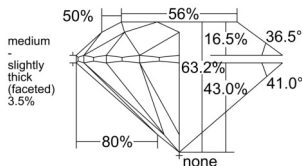

GIA®

FACSIMILE

GIA REPORT 6511066784

Verify this report at GIA.edu

GIA NATURAL DIAMOND DOSSIER®

December 26, 2024
GIA Report Number 6511066784
Shape and Cutting Style ..... Round Brilliant
Measurements ..... 5.44 - 5.47 x 3.45 mm

GRADING RESULTS

Carat Weight ..... 0.63 carat
Color Grade ..... G
Clarity Grade VS2
Cut Grade ..... Excellent

ADDITIONAL GRADING INFORMATION

Polish ..... Excellent
Symmetry ..... Excellent
Fluorescence ..... None
Clarity Characteristics ..... Crystal, Cloud
Inscription(s): GIA 6511066784

PROPORTIONS

GRADING SCALES

GIA COLOR SCALE	GIA CLARITY SCALE	GIA CUT SCALE	
D	FLAWLESS	EXCELLENT	
E	INTERNALLY FLAWLESS		
F		VVS₁	VERY GOOD
G	VVS₂		
H	VS₁	GOOD	
I	VS₂		
J	SI₁	FAIR	
K	SI₂		
L	I₁	POOR	
M	I₂		
N	I₃		
O			
P			
Q			
R			
S			
T			
U			
V			
W			
X			
Y			
Z