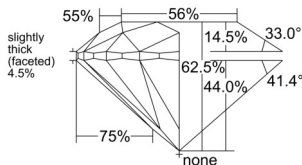

GIA®

FACSIMILE

GIA REPORT 6511127245

Verify this report at GIA.edu

GIA NATURAL DIAMOND DOSSIER®

January 03, 2025
GIA Report Number 6511127245
Shape and Cutting Style ..... Round Brilliant
Measurements ..... 5.36 - 5.41 x 3.37 mm

GRADING RESULTS

Carat Weight ..... 0.60 carat
Color Grade ..... G
Clarity Grade S11
Cut Grade ..... Excellent

ADDITIONAL GRADING INFORMATION

Polish ..... Excellent
Symmetry ..... Excellent
Fluorescence ..... None
Clarity Characteristics ..... Crystal, Feather
Inscription(s): GIA 6511127245

PROPORTIONS

Profile to actual proportions