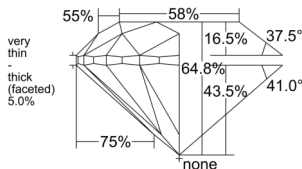

GIA®

FACSIMILE

GIA REPORT 6511146541

Verify this report at GIA.edu

GIA NATURAL DIAMOND DOSSIER®

January 08, 2025
GIA Report Number 6511146541
Shape and Cutting Style ..... Round Brilliant
Measurements ..... 5.98 - 6.06 x 3.90 mm

GRADING RESULTS

Carat Weight ..... 0.90 carat
Color Grade ..... G
Clarity Grade VS1
Cut Grade ..... Very Good

ADDITIONAL GRADING INFORMATION

Polish ..... Excellent
Symmetry ..... Very Good
Fluorescence ..... None
Clarity Characteristics ..... Cloud, Pinpoint, Indented Natural
Inspection(s): GIA 6511146541

PROPORTIONS

Profile to actual proportions