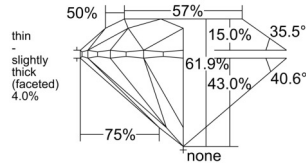

GIA®

FACSIMILE

GIA REPORT 6512176838

Verify this report at GIA.edu

GIA NATURAL DIAMOND DOSSIER®

January 13, 2025
GIA Report Number 6512176838
Shape and Cutting Style ..... Round Brilliant
Measurements ..... 5.66 - 5.69 x 3.51 mm

GRADING RESULTS

Carat Weight ..... 0.70 carat
Color Grade ..... H
Clarity Grade S11
Cut Grade ..... Excellent

ADDITIONAL GRADING INFORMATION

Polish ..... Excellent
Symmetry ..... Excellent
Fluorescence ..... Faint
Clarity Characteristics ..... Feather, Crystal
Inscription(s): GIA 6512176838

PROPORTIONS

Profile to actual proportions

GRADING SCALES

GIA COLOR SCALE	GIA CLARITY SCALE	GIA CUT SCALE	
D	FLAWLESS	EXCELLENT	
E	INTERNALLY FLAWLESS		
F		VVS₁	VERY GOOD
G	VVS₂		
H	VS₁	GOOD	
I	VS₂		
J	S1₁	FAIR	
K	S1₂		
L	I₁	POOR	
M	I₂		
N	I₃		
O			
P			
Q			
R			
S			
T			
U			
V			
W			
X			
Y			
Z