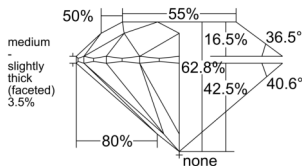

GIA®

FACSIMILE

GIA REPORT 6512430395

Verify this report at GIA.edu

GIA NATURAL DIAMOND DOSSIER®

February 18, 2025
GIA Report Number 6512430395
Shape and Cutting Style ..... Round Brilliant
Measurements ..... 5.05 - 5.08 x 3.18 mm

GRADING RESULTS

Carat Weight ..... 0.50 carat
Color Grade ..... J
Clarity Grade S11
Cut Grade ..... Excellent

ADDITIONAL GRADING INFORMATION

Polish ..... Excellent
Symmetry ..... Excellent
Fluorescence ..... Strong Blue
Clarity Characteristics ..... Crystal
Inscription(s): GIA 6512430395

PROPORTIONS

Profile to actual proportions