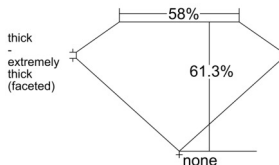

GIA®

FACSIMILE

GIA REPORT 6512830625

Verify this report at GIA.edu

GIA NATURAL DIAMOND DOSSIER®

April 09, 2025
GIA Report Number 6512830625
Shape and Cutting Style ..... Heart Brilliant
Measurements ..... 4.45 x 4.86 x 2.98 mm

GRADING RESULTS

Carat Weight ..... 0.40 carat
Color Grade ..... F
Clarity Grade VS1

ADDITIONAL GRADING INFORMATION

Polish ..... Excellent
Symmetry ..... Excellent
Fluorescence ..... None
Clarity Characteristics..... Cloud, Crystal, Pinpoint
Inscription(s): GIA 6512830625

PROPORTIONS

Profile not to actual proportions

GRADING SCALES

GIA COLOR SCALE		GIA CLARITY SCALE	
COLORLESS	D	VERY VERY SLIGHTLY INCLUDED	FLAWLESS
	E		INTERNALLY FLAWLESS
	F		VVS₁
	G		VVS₂
	H		VS₁
	I		VS₂
	J		SI₁
	K		SI₂
	L		I₁
	M		I₂
NEAR COLORLESS	N	SLIGHTLY INCLUDED	I₃
	O		
	P		
	Q		
FAINT	R		
	S		
	T		
	U		
VERY LIGHT	V		
	W		
	X		
	Y		
LIGHT	Z